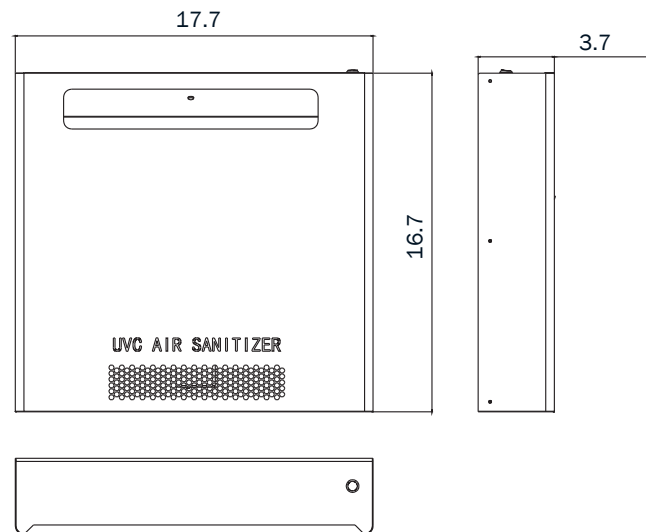

### FEATURES

- Slim design (less than 4" depth) allows ADA compliant usage in bathrooms and hallways
- Optional wall plug-in power cord included for easy retrofit installations
- can be hardwired with internal wire knockout on the back panel and includes an optional plat for external knock out hold from outside
- Low maintenance cost requiring one UVC lamp change every 9,000 hours
- Low power usage of only 30 watts on the actual UVC lamp
- 2-year replacement warranty on the UVC portion of the unit and a 1-year lamp warranty
- Wall mount brackets included
- Ease of installation
- Solid, robust design with an architectural appearance

### SPECIFICATIONS

<b>INPUT VOLTAGE</b>	UNIVERSAL 120-277V
<b>UVC WATTS</b>	18W
<b>FIXTURE WATTS</b>	30W
<b>RECOMMENDED COVERAGE AREA</b>	500 sq ft* *refer to coverage area chart
<b>CFM</b>	UP TO 100
<b>FAN</b>	ONE-SPEED / 70,000 hrs
<b>BALLAST</b>	ELECTRONIC BALLAST
<b>POWER CONNECTION</b>	PLUG IN / WIRED
<b>LAMP OPERATION MONITOR</b>	YES
<b>LAMP LIFE MONITOR</b>	YES
<b>WEIGHT</b>	16 lbs
<b>SIZE</b>	17.7" x 3.7" x 16.7"

### DIMENSIONS